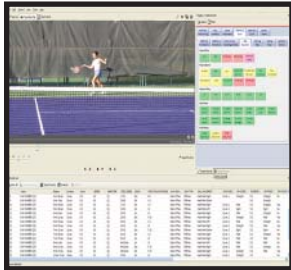

### ANALYZE

**Capture the action live or study later - analyze both on and off the court.**

- > See detailed slow motion analysis of a player's footwork, the trajectory of a ball in flight or of a stroke
- > Break down and analyze, frame-by-frame, each key element of a stroke with precision and accuracy
- > Compare techniques side-by-side, of an athlete's or client's progress over time, by seeing specific correction of targeted techniques
- > Compare your player's performance to tennis greats
- > Begin the process of breakthrough tennis training with significant results through visual instruction

### Use during lessons

- > Connect either 1 or 2 DV-type cameras
- > Instantly access on-screen display and review
- > Make direct comparison during the lesson
- > Operate the software via remote control
- > Use drawing tools in all screens

### Maximize analysis with advanced drawing tools

- > Draw freehand, adding lines and curves directly on the video screen
- > Magnify areas of interest
- > Track the ball, measure body, foot and racket angles, time on-court movements
- > Use automated key positions that have been analyzed by the best in the industry

### Tag or Index an entire match

- > Use tennis-specific tagging panels
- > Bring tactical analysis to a new level
- > Combine data with visual reference
- > Offer specialized analysis to competitive players
- > Scout opponents' strengths, weaknesses and tendencies